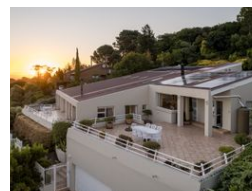

Jo Owen
082 099 2654
jo.owen@seeff.com

Wanda Fairweather
Candidate Property
Practitioner
Registered with PPRA

(FFC 202 371 519 77)
082 657 3730
wanda.fairweather@seeff.com

Contact Somerset West

+27 021 851 4141

163 Main Road
Somerset West
7130

FEATURED

SOLE MANDATE

Web Ref RLS977180

R10,500,000

4

4.5

3

Monthly Bond Repayment R108,379.78

Calculated over 20 years at 11% with no deposit.

Transfer Costs R1,041,827.00   **Bond Costs** R89,535.00

These calculations are only a guide. Please ask your conveyancer for exact calculations.

Monthly Rates R4,000

Exceptional Spacious Home with Breathtaking Views

EXCLUSIVE SOLE MANDATE - Nestled in a prestigious, blue-chip area of Somerset West, this exceptional home offers panoramic views stretching from the majestic Helderberg Mountain to the Hottentots Holland Range and the sparkling waters of False Bay. Situated in a quiet cul-de-sac, this residence combines privacy, tranquility, and relaxed living.

Step inside to discover expansive living areas filled with natural light, creating a warm and inviting ambiance. The generously sized bedrooms provide comfort and relaxation, while the thoughtfully designed layout ensures privacy within the home and ample space for separate entertaining and relaxing.

The large erf boasts a beautifully maintained yet low-maintenance natural garden at the back, offering a serene retreat. An exclusive swimming pool area provides the perfect space for...

Features

Pets Allowed Yes

Interior

Bedrooms	4
Bathrooms	4.5
Kitchens	1
Recep. Rooms	4
Studies	1
Furnished	No

Exterior

Garages	3
Carports / Parkings	3
Security	Yes
Pool	Yes
Views	True

Sizes

Floor Size	473m²
Land Size	2,310m²

Extras